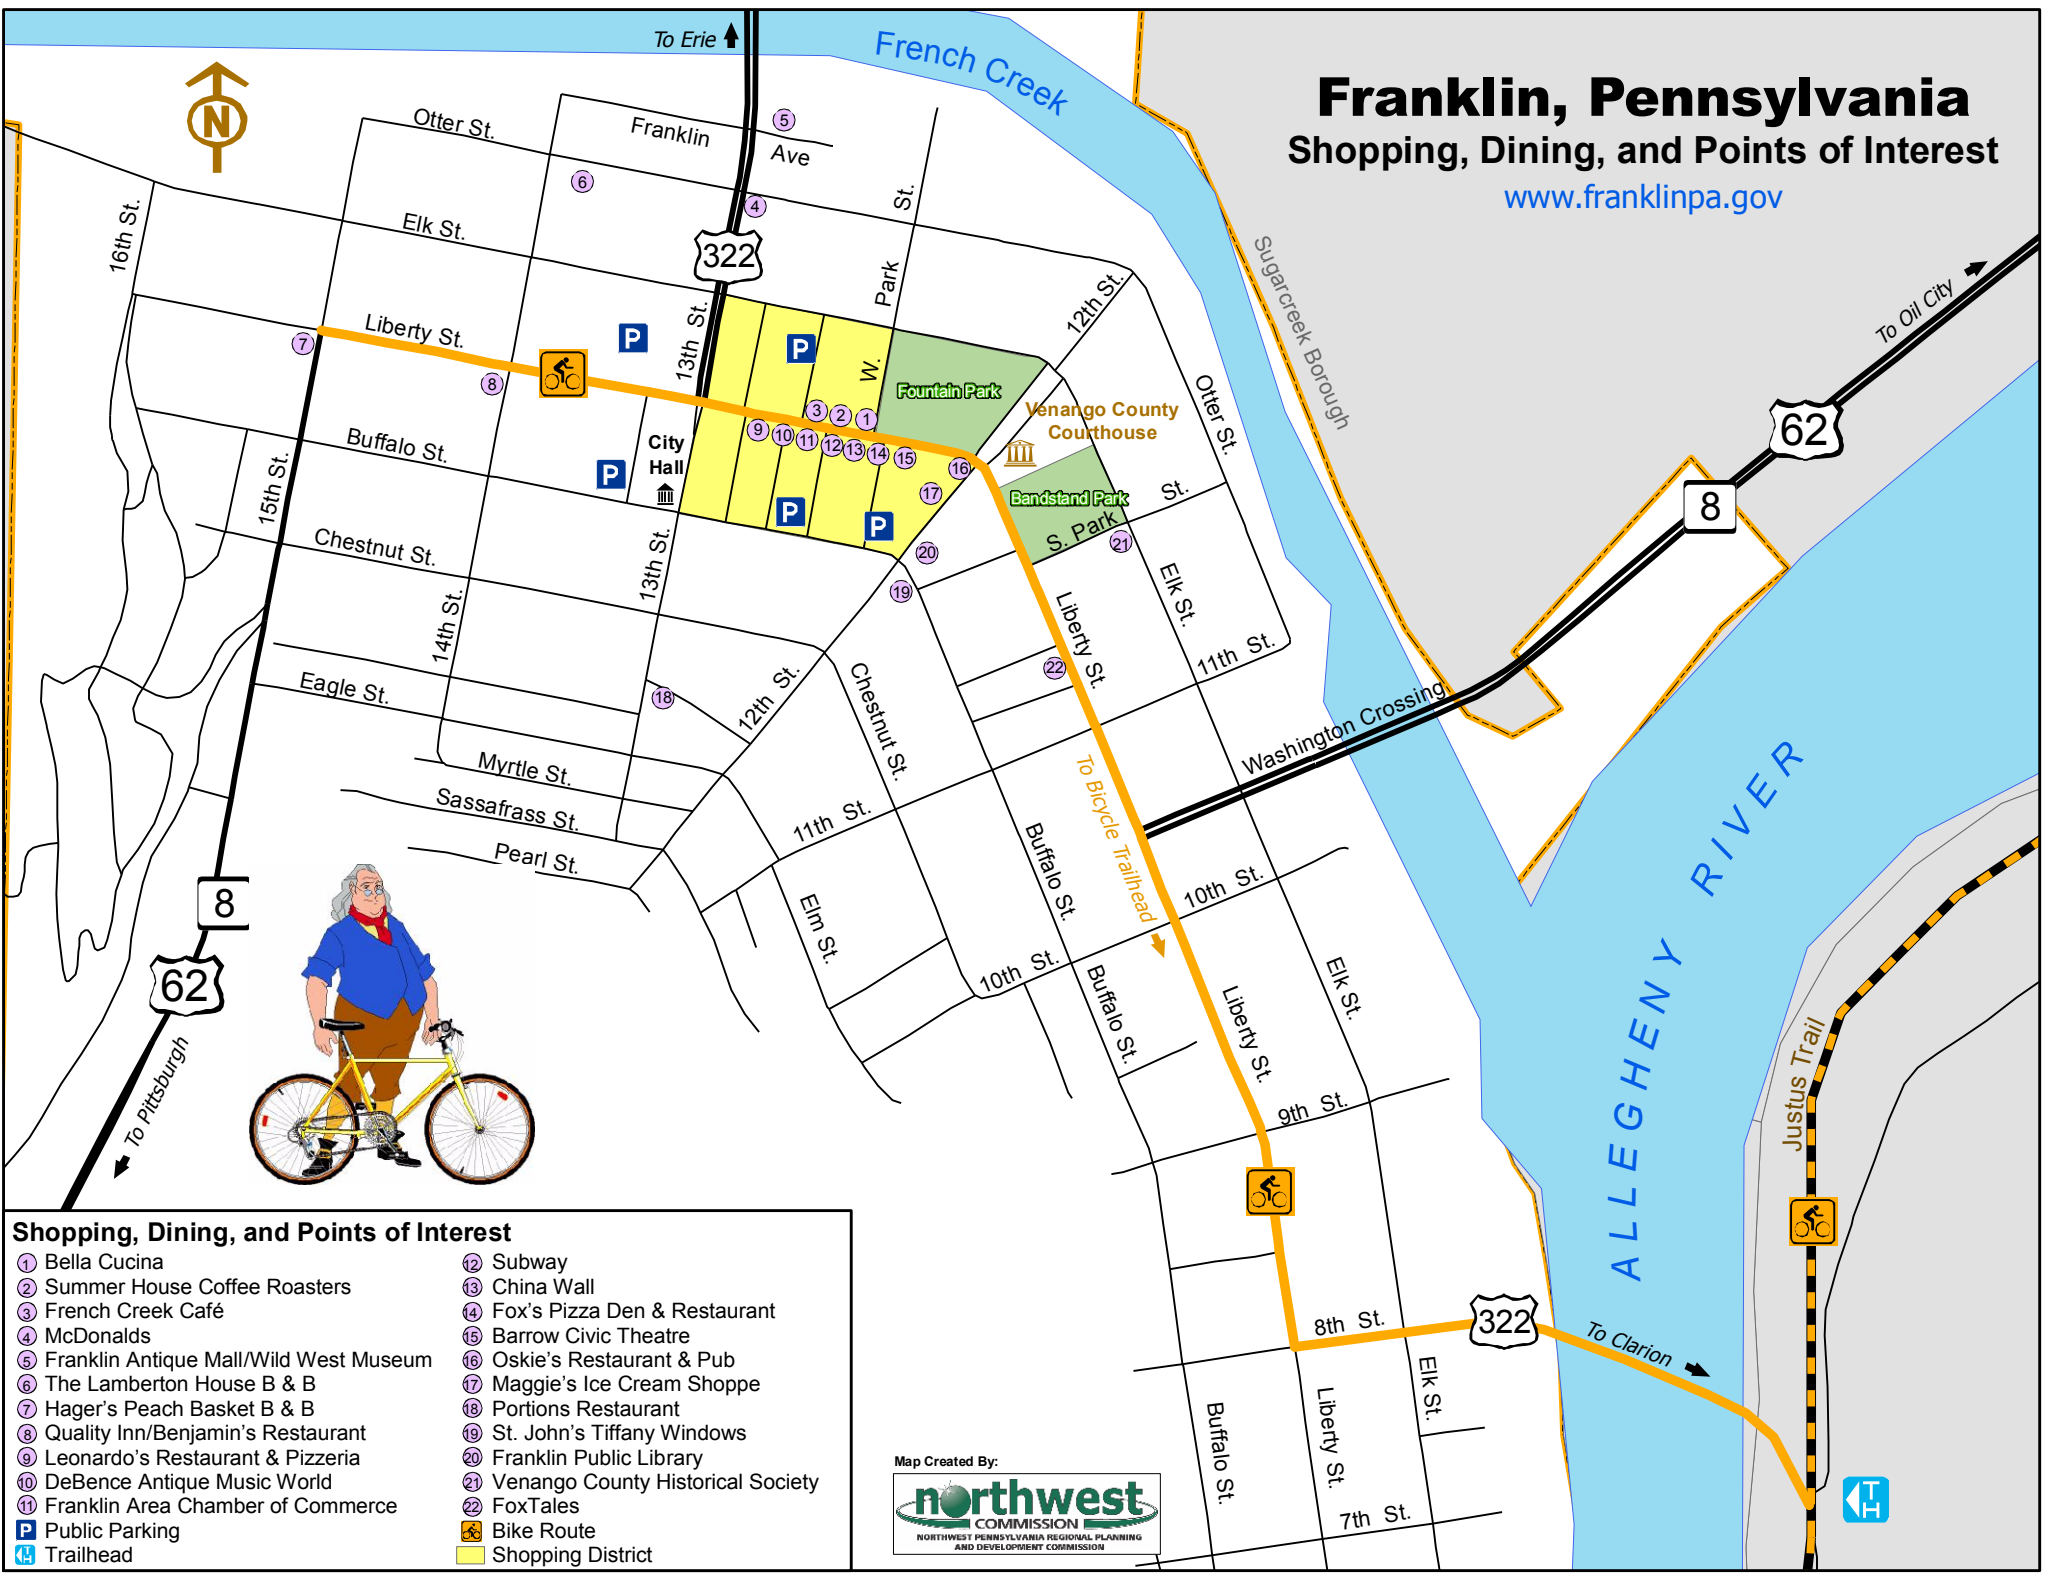

# Franklin, Pennsylvania

## Shopping, Dining, and Points of Interest

[www.franklinpa.gov](http://www.franklinpa.gov)

- Shopping, Dining, and Points of Interest**
- |  |                                     |
|--|-------------------------------------|
| ① Bella Cucina                           | ⑫ Subway                            |
| ② Summer House Coffee Roasters           | ⑬ China Wall                        |
| ③ French Creek Café                      | ⑭ Fox's Pizza Den & Restaurant      |
| ④ McDonalds                              | ⑮ Barrow Civic Theatre              |
| ⑤ Franklin Antique Mall/Wild West Museum | ⑯ Oskie's Restaurant & Pub          |
| ⑥ The Lamberton House B & B              | ⑰ Maggie's Ice Cream Shoppe         |
| ⑦ Hager's Peach Basket B & B             | ⑱ Portions Restaurant               |
| ⑧ Quality Inn/Benjamin's Restaurant      | ⑲ St. John's Tiffany Windows        |
| ⑨ Leonardo's Restaurant & Pizzeria       | ⑳ Franklin Public Library           |
| ⑩ DeBence Antique Music World            | ㉑ Venango County Historical Society |
| ⑪ Franklin Area Chamber of Commerce      | ㉒ FoxTales                          |
| <b>P</b> Public Parking                  | <b>BC</b> Bike Route                |
| <b>BT</b> Trailhead                      | <b>■</b> Shopping District          |

Map Created By:  
  
 NORTHWEST PENNSYLVANIA REGIONAL PLANNING AND DEVELOPMENT COMMISSION